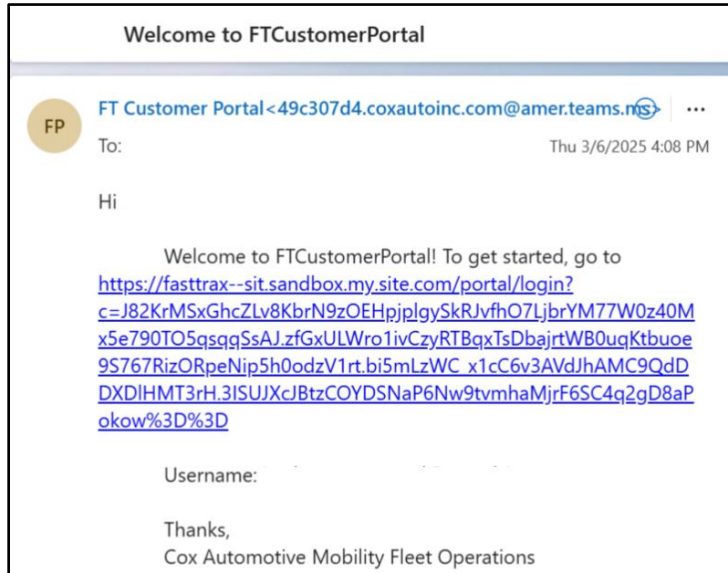

Customer Portal Login Quick Reference

Your First Login

You will receive a Welcome Email from fltautonotify@fleetnetamerica.com containing your **username**.

- Click the link to set up your **password** and **preferences**.

Your Portal Homepage

Note: Your view includes your name and your organization name.