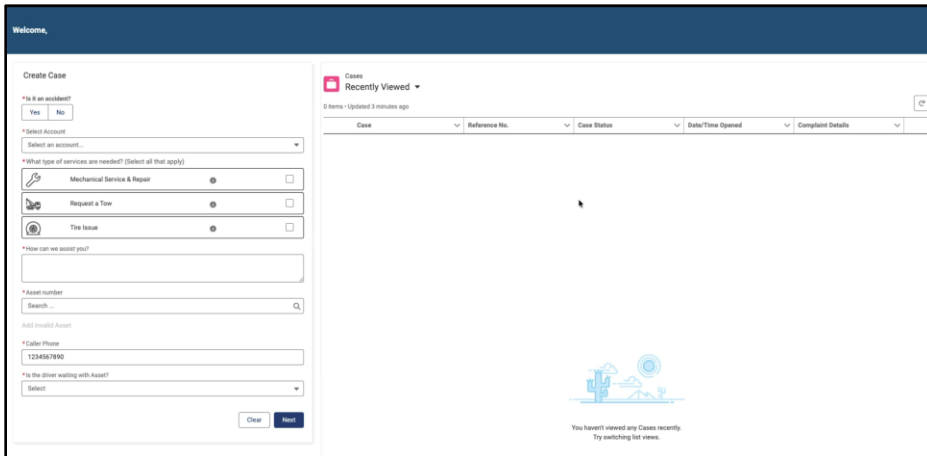

Customer Portal Login Quick Reference

Your First Login

You will receive a Welcome Email from fltautonotify@fleetnetamerica.com containing your **username**.

- Click the link to set up your **password** and **preferences**.

Your Portal Homepage

Note: Your view includes your name and your organization name.